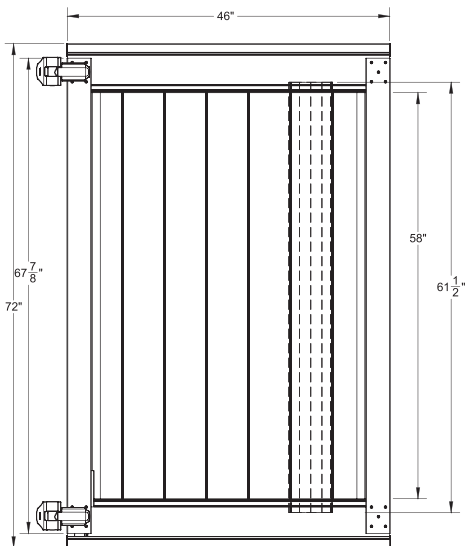

6x8 Emblem Fence Panel

Available In:

- White
- Sand
- Post Available in Line, Corner and End configurations
- Multiple Post Top options to complement

6x4 Walk Gate

Includes Boerboel®
Wrap hinges

6x5 Walk Gate

Includes Boerboel®
Wrap hinges

! Gate post insert required in the post on the hinge side (sold separately).
Additional Boerboel® gate accessories sold separately.