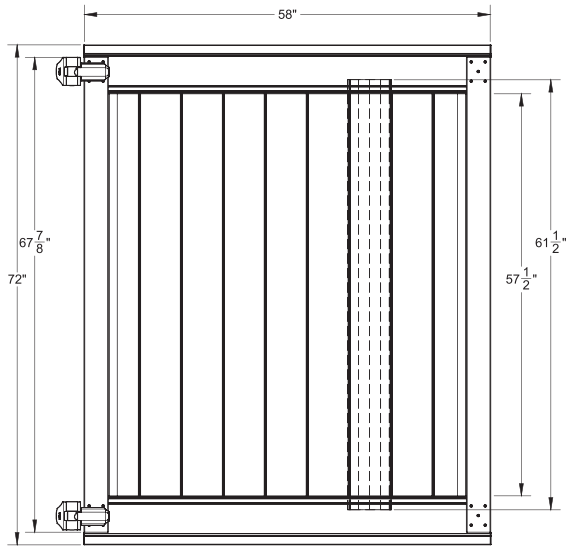

6x8 Emblem Fence Panel

Available In:

- White
- Sand
- Post Available in Line, Corner and End configurations
- Multiple Post Top options to complement

6x4 Walk Gate

Includes Boerboel®
Wrap hinges

6x5 Walk Gate

Includes Boerboel®
Wrap hinges

! Gate post insert required in the post on the hinge side (sold separately).
Additional Boerboel® gate accessories sold separately.