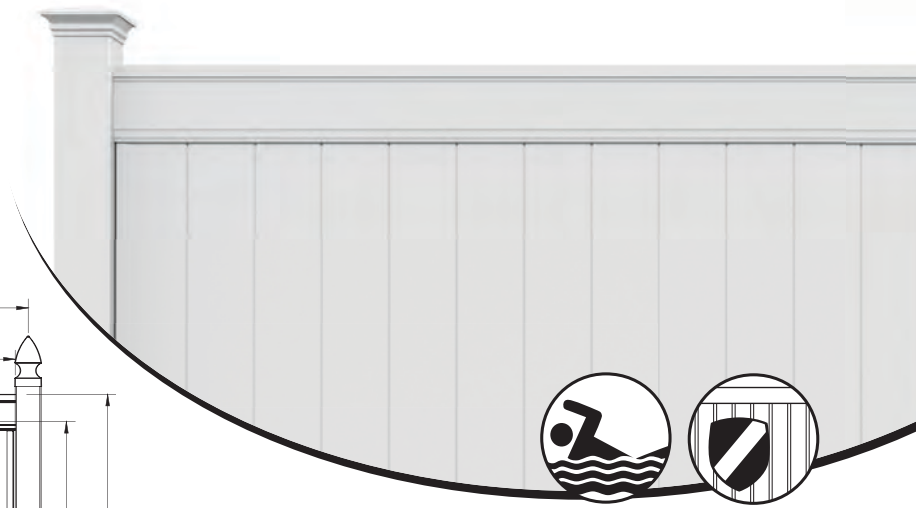

6x8 Emblem Fence Panel

Available In:

- White
- Sand
- Post Available in Line, Corner and End configurations
- Multiple Post Top options to complement

6x4 Walk Gate

Includes Boerboel®
Wrap hinges

6x5 Walk Gate

Includes Boerboel®
Wrap hinges

! Gate post insert required in the post on the hinge side (sold separately).
Additional Boerboel® gate accessories sold separately.