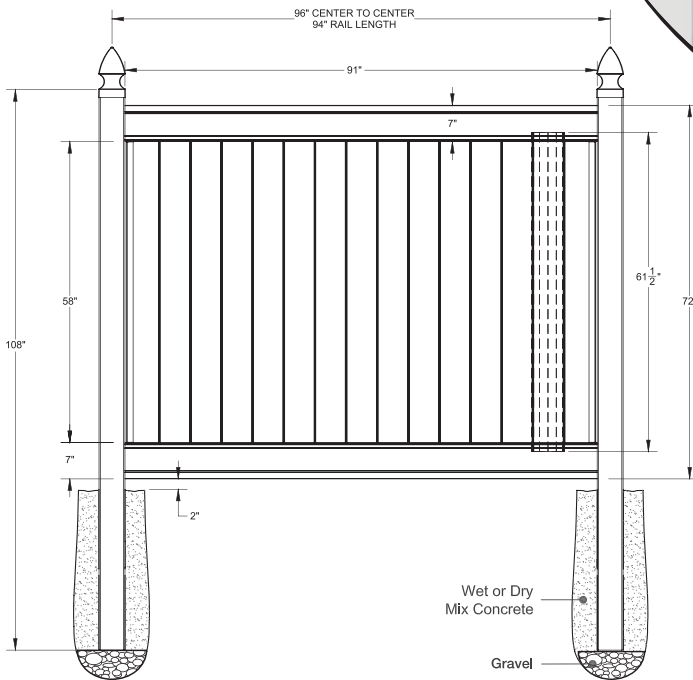

6x8 Emblem Fence Panel

Available In:

- White
- Sand
- Post Available in Line, Corner and End configurations
- Multiple Post Top options to complement

6x4 Walk Gate

Includes Boerboel®
Wrap hinges

6x5 Walk Gate

Includes Boerboel®
Wrap hinges

! Gate post insert required in the post on the hinge side (sold separately).
Additional Boerboel® gate accessories sold separately.