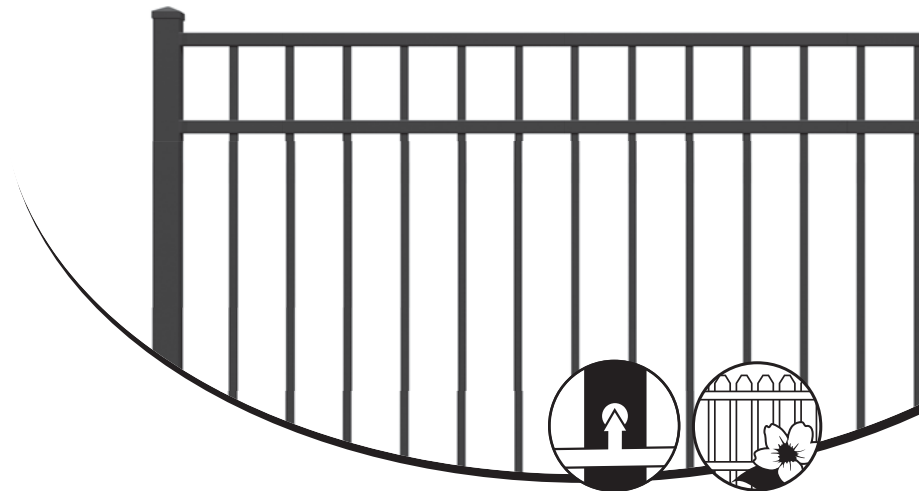

3x6 New Haven Fence Panel

Available In:

- Black
- Post Available in Line, Corner and End configurations
- Pyramid Post Top and Hardware included with Posts

3x4 Arched Gate

Includes Boerboel®
Butterfly hinges

3x4 Straight Gate

Includes Boerboel®
Butterfly hinges