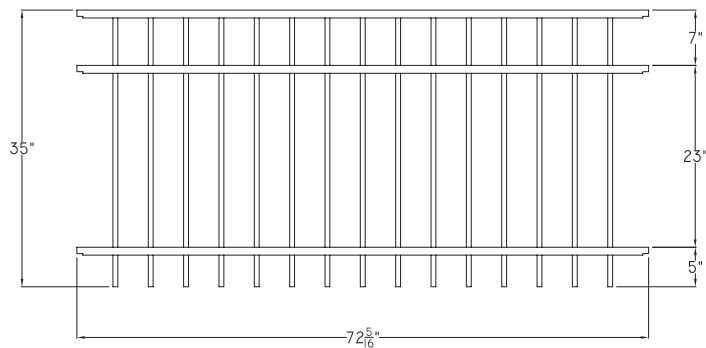

3x6 New Haven Fence Panel

Available In:

- Black
- Post Available in Line, Corner and End configurations
- Pyramid Post Top and Hardware included with Posts

3x4 Arched Gate

Includes Boerboel®
Butterfly hinges

3x4 Straight Gate

Includes Boerboel®
Butterfly hinges