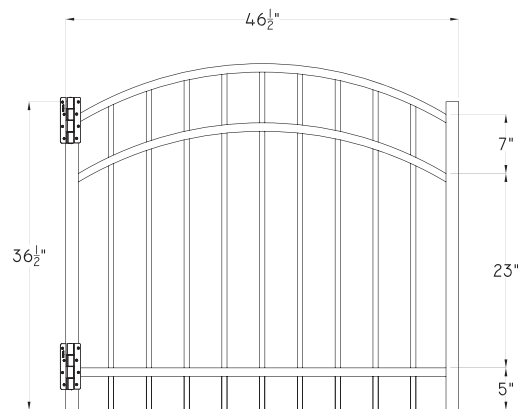

3x6 New Haven Fence Panel

Available In:

- Black
- Post Available in Line, Corner and End configurations
- Pyramid Post Top and Hardware included with Posts

3x4 Arched Gate

Includes Boerboel®
Butterfly hinges

3x4 Straight Gate

Includes Boerboel®
Butterfly hinges