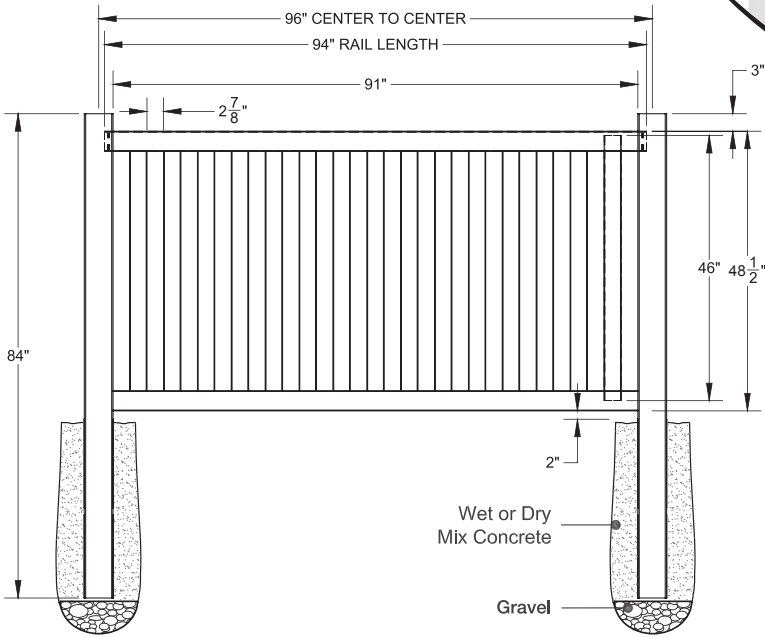

# 4x8 Terex Fence Panel

Available In:

- White
- Sand
- Post Available in Line, Corner and End configurations
- Multiple Post Top options to complement

## 4x4 Walk Gate

Includes Boerboel®  
Wrap hinges

## 4x5 Walk Gate

Includes Boerboel®  
Wrap hinges

**!** Gate post insert required in the post on the hinge side (sold separately).  
Additional Boerboel® gate accessories sold separately.