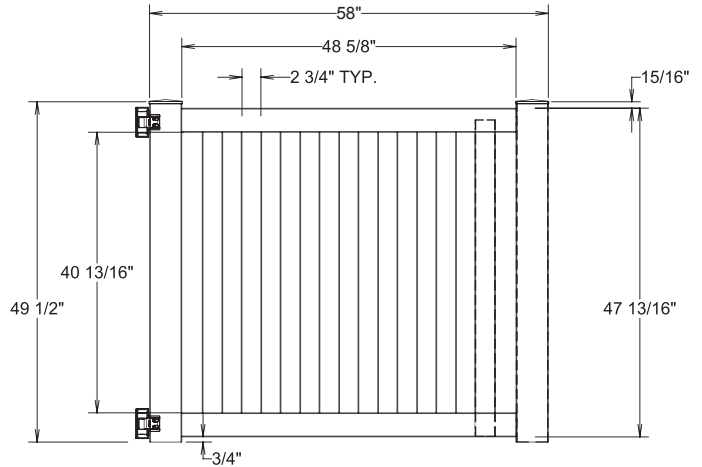

4x5 Walk Gate

Includes Boerboel®
Wrap hinges

! Gate post insert required in the post on the hinge side (sold separately).
Additional Boerboel® gate accessories sold separately.