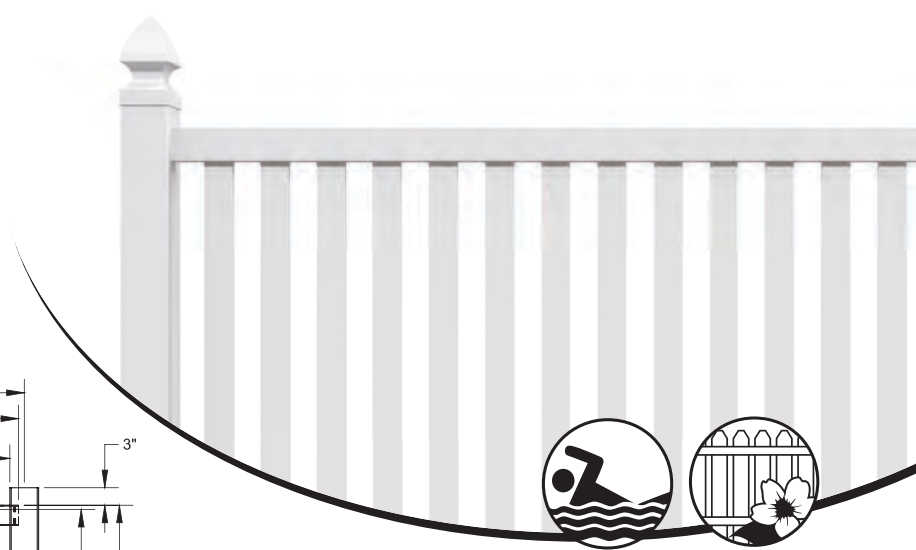

# 4x8 Terex Fence Panel

Available In:

- White
- Sand
- Post Available in Line, Corner and End configurations
- Multiple Post Top options to complement

## 4x4 Walk Gate

Includes Boerboel®  
Wrap hinges