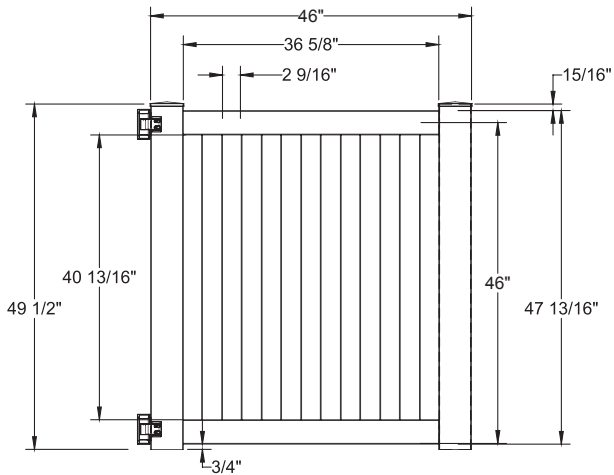

4x4 Walk Gate

Includes Boerboel®
Wrap hinges